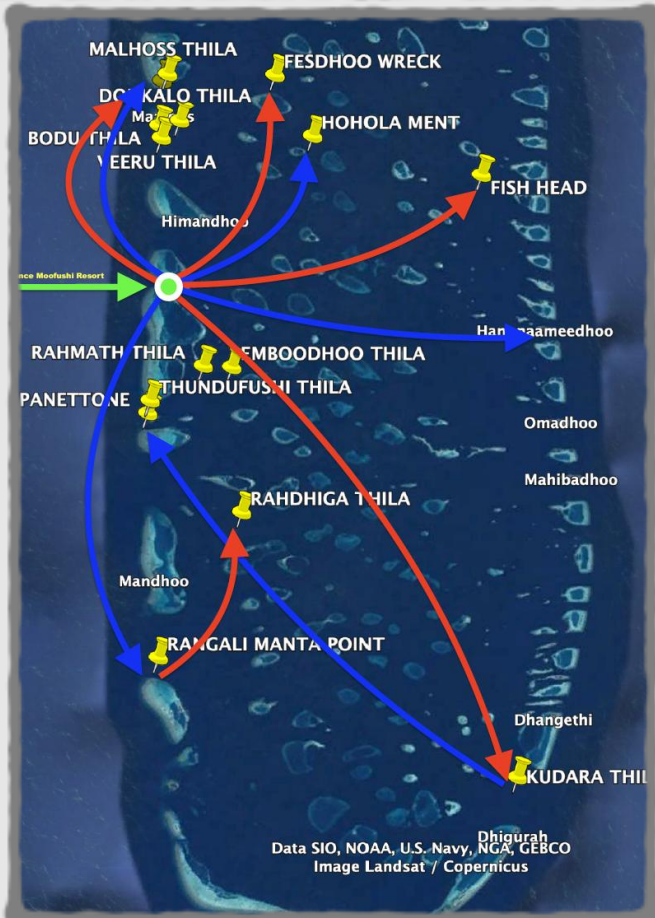

EAGLE 'S ITINERARY

Far North Ari

Bathala Maagakan Thila	Bathala Thila
Angotti Thila	Malhoss
Mayha Thila	Fishead

North Ari

Malhos thila	Lobiva
Donkalo,	Veeru Thila
Fishead	Fesdhoo Wreck
Donkalo,	Bodhu thila
Bodhu Thila	Donkalo

South Ari

Rangali Manta Point.	Raddigha Thila
Kudarha Thila,	Thundhufushi Thila
Broken Rock	Panettone
Seven Rock	Rangali Manta Point.
Panettone	Kalahandhi Thila

Choose from several itineraries from North to South of Ari. Between dives stopping in some of the Maldives most beautiful lagoons

Massimo 8 divers, with Advanced Open Water Certification and DPV qualified.