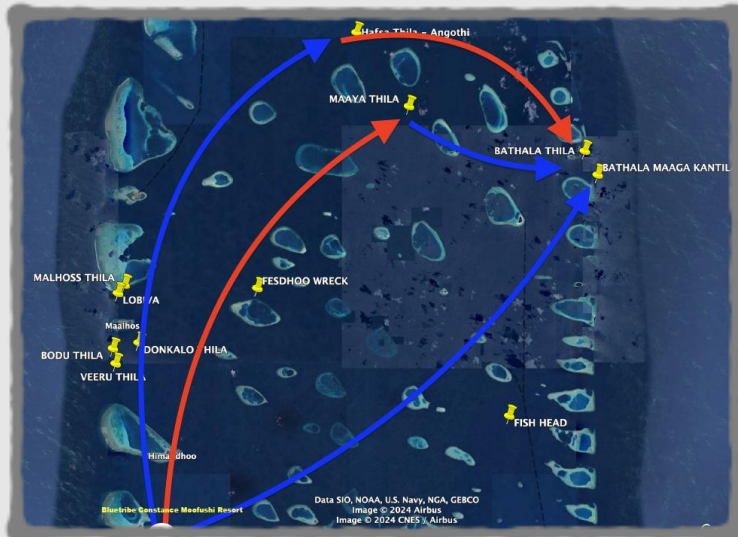

EAGLE 'S ITINERARY

Far North Ari

Bathala Maagakan Thila	Bathala Thila
Angotti Thila	Malhoss
Mayha Thila	Fishead

North Ari

Malhos thila	Lobiva
Donkalo,	Veeru Thila
Fishead	Fesdhoo Wreck
Donkalo,	Bodhu thila
Bodhu Thila	Donkalo

South Ari

Rangali Manta Point.	Raddigha Thila
Kudarha Thila,	Thundhufushi Thila
Broken Rock	Panettone
Seven Rock	Rangali Manta Point.
Panettone	Kalahandhi Thila

Choose from several itineraries from North to South of Ari. Between dives stopping in some of the Maldives most beautiful lagoons

Massimo 8 divers, with Advanced Open Water Certification and DPV qualified.